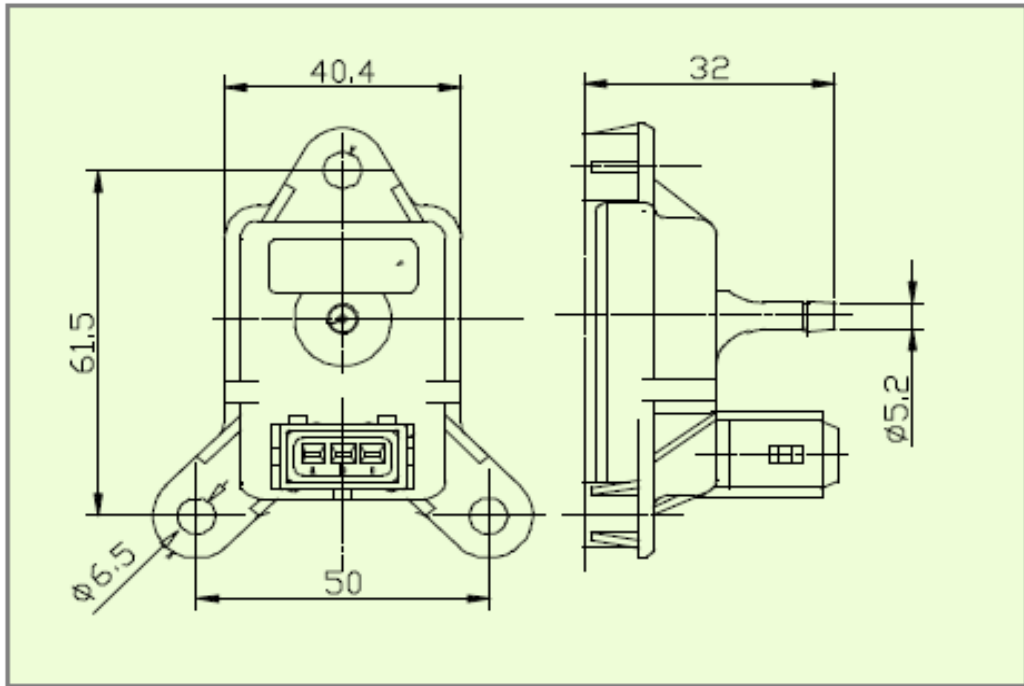

Technical Specification
Magneti Marelli MAP sensor
PRT03(WMS019)/PRT06(WMS016)

Webcon UK Ltd

Dolphin Road, Sunbury
 Middlesex TW16 7HE
 Tel: +44 (0) 1932 787100
 Fax: +44 (0) 1932 782725
 Email: sales@webcon.co.uk
 Website: www.webcon.co.uk

Power Supply.....5v
 Null Offset (5v).....0.25v
 Full Scale Input (5v).....4.75v
 Output Impedance.....Less than 10 'Ω
 Pressure Ranges
 WMS019/PRT03.....105Kpa
 WMS016/PRT06.....250Kpa
 Operating Temp range.....-40 to 125°C
 Response Time.....Less than 7ms
 Accuracy (including non-linearity,
 hysteresis and repeatability).....1% f.s.o
 Overpressure.....200%
 Weight.....30g

1 2 3

Pin

1.....+5Vdc
 2.....Earth
 3.....Signal